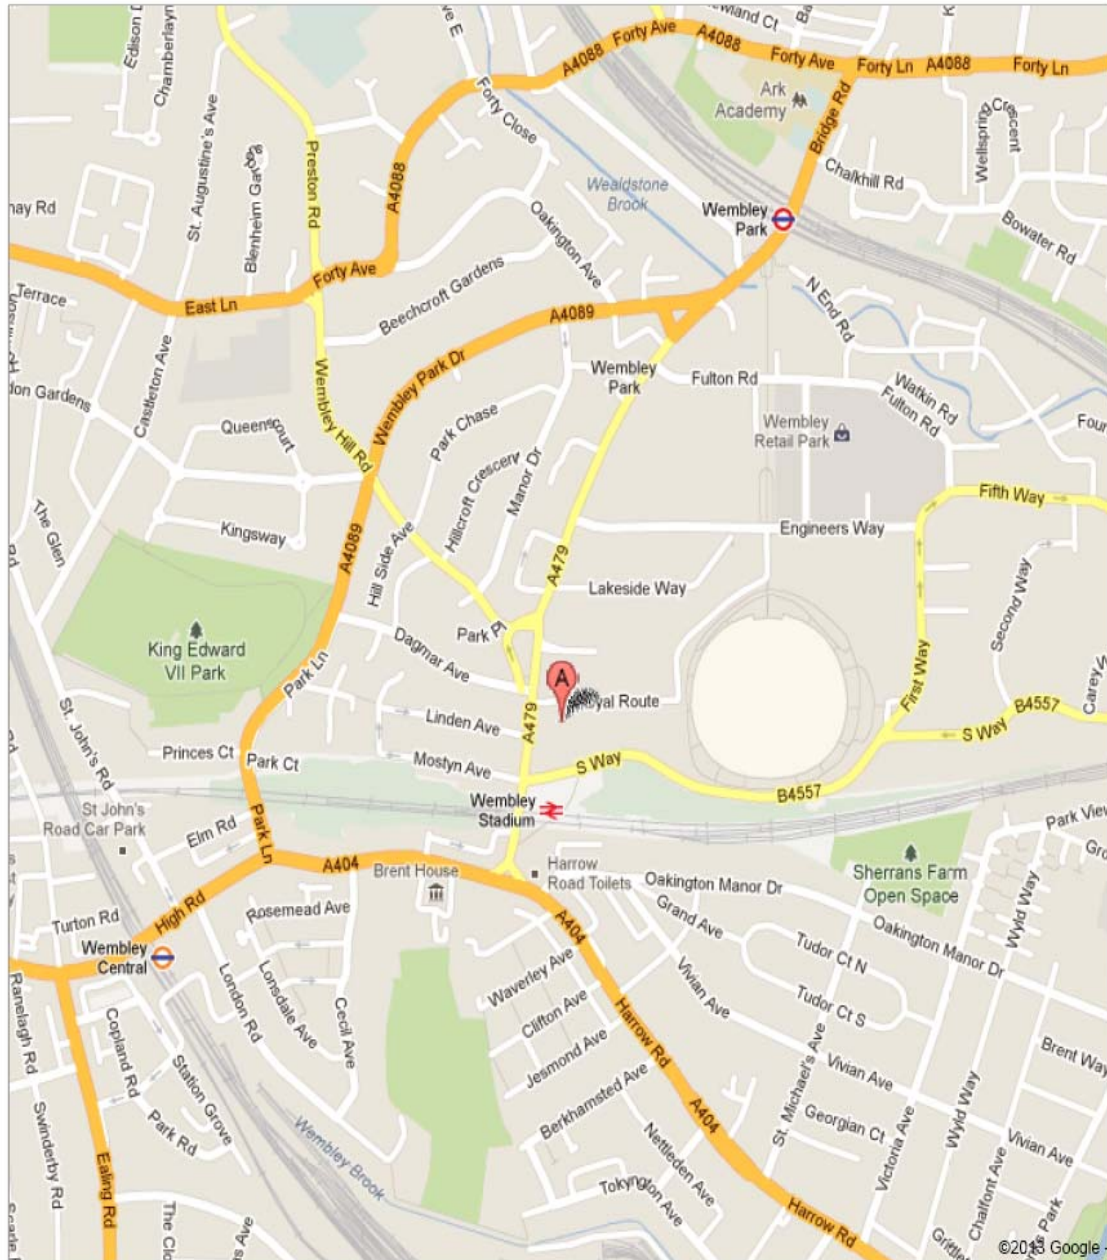

* Hotels near Conference Venue

** Hotel near ICCO Offices

S: Single
D: Double
TW: Twin
TR: Triple

Holiday Inn London Wembley, Empire Way, Wembley, Middlesex HA9 8DS

- WEMBLEY PARK STADIUM (Main-Line Station)** serves all hotels (5-10 minute walk)
- WEMBLEY PARK** (Underground - Jubilee and Metropolitan Lines) serves all hotels (10-15 minute walk)
- WEMBLEY CENTRAL** (Underground - Bakerloo Line) serves all hotels (10-15 minute walk)

The Holiday Inn London – Wembley is located near the Wembley Stadium and Wembley Arena. It is 20 minutes from central London and 45 minutes to London Heathrow Airport. The Hotel is also within easy reach of the North Circular, M1, M4, M40 and the M25. It also has the added benefit of two underground stations and One Main Line Train within 10-15 minutes walk from the hotel, providing easy access to central London in about 10 minutes.