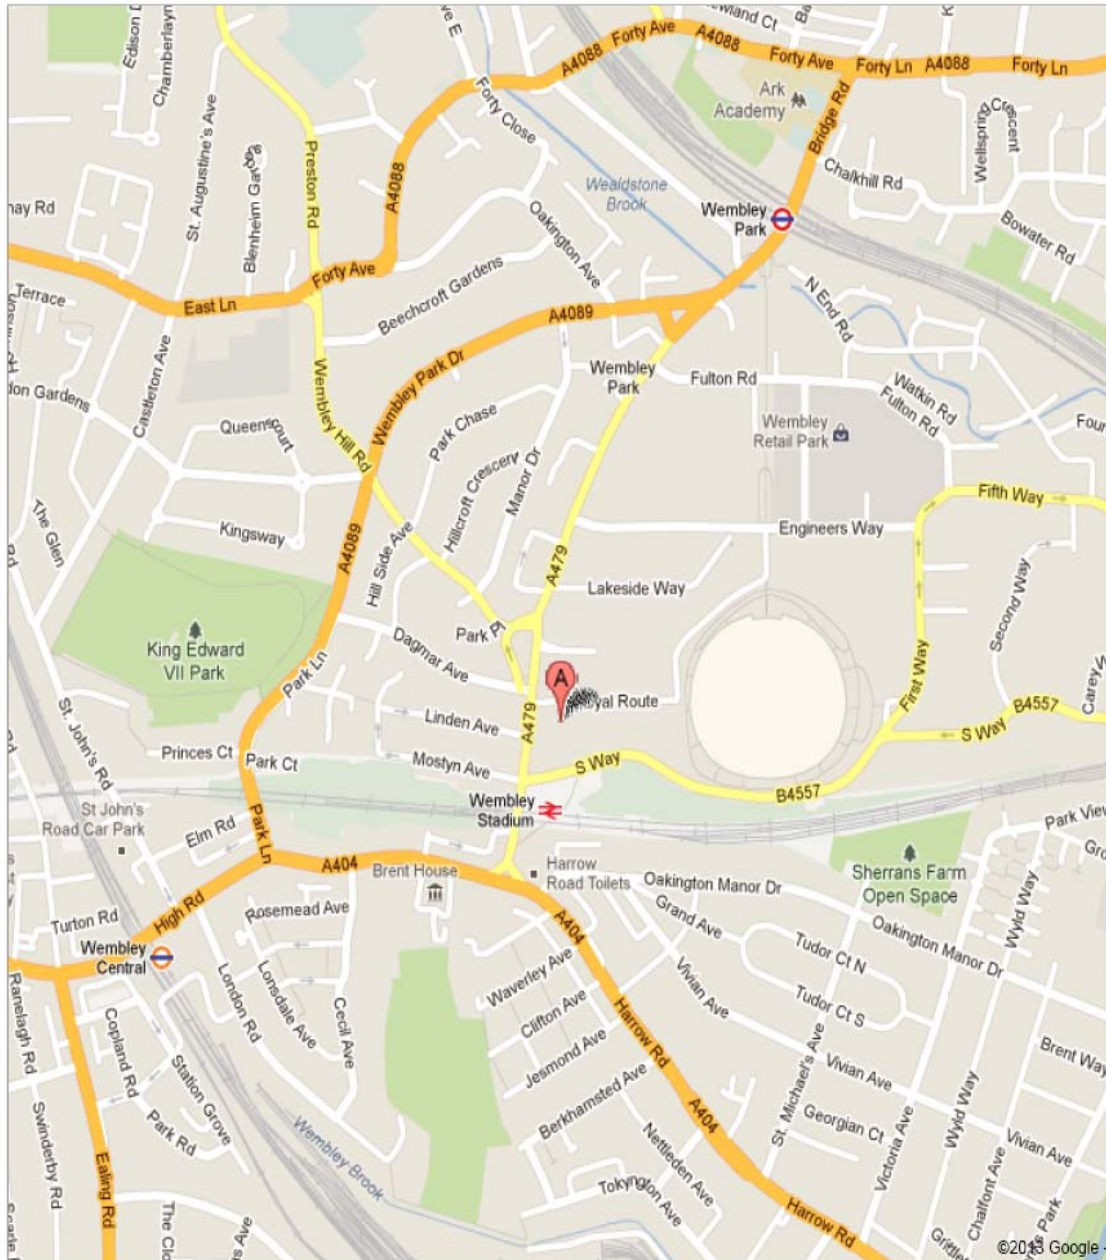

* Hotels near Conference Venue

** Hotel near ICCO Offices

S: Single
D: Double
TW: Twin
TR: Triple

Holiday Inn London Wembley, Empire Way, Wembley, Middlesex HA9 8DS

- WEMBLEY PARK STADIUM (Main-Line Station)** serves all hotels (5-10 minute walk)
- WEMBLEY PARK** (Underground - Jubilee and Metropolitan Lines) serves all hotels (10-15 minute walk)
- WEMBLEY CENTRAL** (Underground - Bakerloo Line) serves all hotels (10-15 minute walk)

The Holiday Inn London – Wembley is located near the Wembley Stadium and Wembley Arena. It is 20 minutes from central London and 45 minutes to London Heathrow Airport. The Hotel is also within easy reach of the North Circular, M1, M4, M40 and the M25. It also has the added benefit of two underground stations and One Main Line Train within 10-15 minutes walk from the hotel, providing easy access to central London in about 10 minutes.